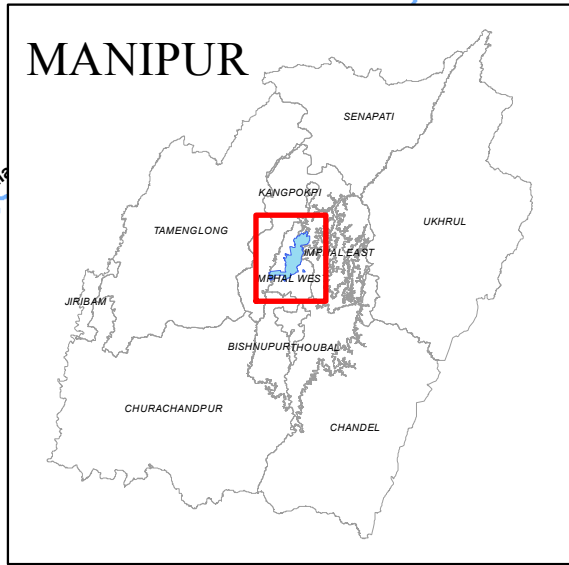

MANIPUR

AC MAP (17-Lamshang AC)

Legend

- Health Centre
- Police Station
- DistrictHQ
- Sub-DivisionHQ
- Helipad
- River
- National Highway
- Other Roads
- AC Boundary

Polling Stations

- Normal
- Critical
- Vulnerable
- Both